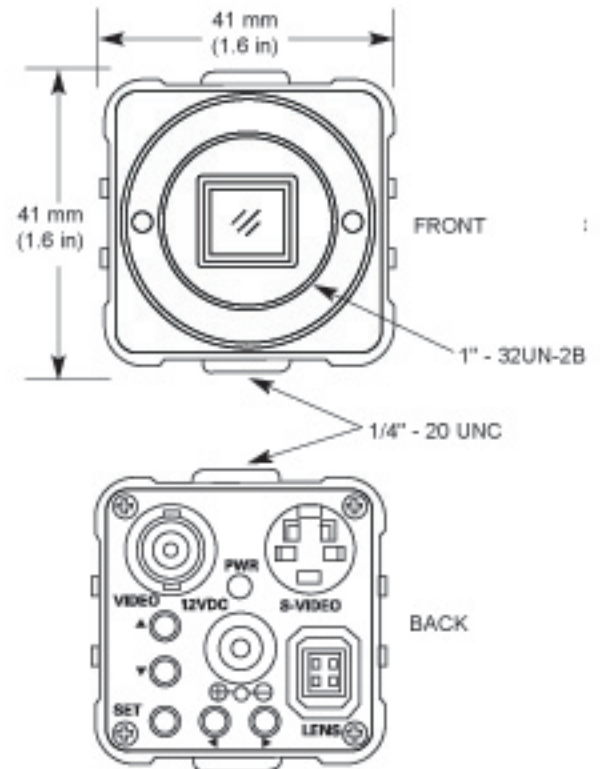

*Costar*

Model  
**SI-C400N**

D.S.P with  
On -Screen Programming  
Miniature 1/2" Color  
CCD Camera

**410,000 Pixels CCD 768 x 494/752 x 582**

**High sensitivity 0.8 lux at F1.2, 50 IRE**

**Multi-Zone Backlight Compensation**

## Specifications

<b>Model</b>	<b>SI-C400N / SI-C400P</b>
<b>Pick-up Device</b>	1/2" Interline Transfer CCD
<b>Effective Pixels</b>	768(H) x 494(V) / 752(H) x 582(V)
<b>TV System</b>	NTSC/PAL
<b>Sync System</b>	Internal
<b>Horizontal Resolution</b>	470 TV Lines
<b>Video Outputs</b>	Composite Video (1.0Vp-p/ 75%) Separate Y/C (Y: 1Vp-p/75%, C: 0.288Vp-p/75%)
<b>Video S/N Ratio</b>	50dB (AGC Off, Sharpness Low)
<b>Minimum Illumination</b>	0.8 Lux (F 1.2, 50 IRE)
<b>AGC</b>	34dB (On/Off Selectable)
<b>White Balance</b>	ATW/AWC/Manual (2,400K to 10,000K)
<b>Backlight Compensation</b>	On/Off (6 Sensing Zones Multi-Sele)
<b>Auto Electronic Shutter</b>	Auto/Manual (1/60 ~ 1/100,000 Sec.)
<b>Auto Iris Lens</b>	Video Type
<b>Gamma Correction</b>	Variable
<b>Text Display</b>	24 Alphanumeric Characters (On/Off Selectable)
<b>Lens Mount</b>	C/CS Mount (C-mount adapter included)
<b>Power</b>	DC12V
<b>Operating Temperature</b>	-10°C to 50°C (14°F to 122°F)
<b>Weight</b>	150g (0.33 lbs.)
<b>Dimension (Without Lens)</b>	41 (W) x 41 (H) x 56 (D) mm 1.6 (W) x 1.6 (H) x 2.0 (D) in