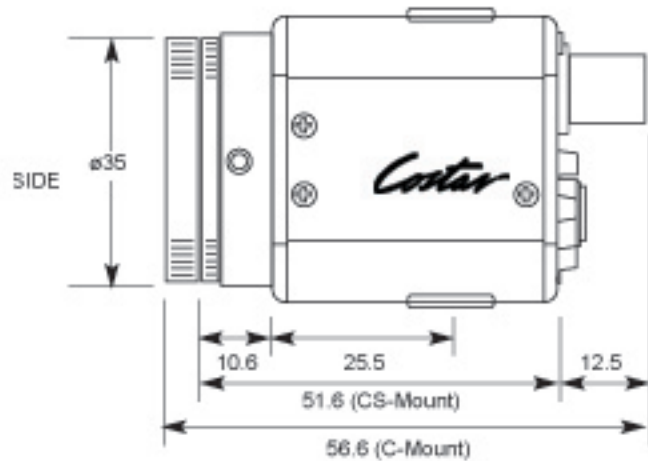

*Costar*

Model  
**SI-C400N**

D.S.P with  
On -Screen Programming  
Miniature 1/2" Color  
CCD Camera

**410,000 Pixels CCD 768 x 494/752 x 582**

**High sensitivity 0.8 lux at F1.2, 50 IRE**

**Multi-Zone Backlight Compensation**

## Specifications

<b>Model</b>	<b>SI-C400N / SI-C400P</b>
<b>Pick-up Device</b>	1/2" Interline Transfer CCD
<b>Effective Pixels</b>	768(H) x 494(V) / 752(H) x 582(V)
<b>TV System</b>	NTSC/PAL
<b>Sync System</b>	Internal
<b>Horizontal Resolution</b>	470 TV Lines
<b>Video Outputs</b>	Composite Video (1.0Vp-p/ 75%) Separate Y/C (Y: 1Vp-p/75%, C: 0.288Vp-p/75%)
<b>Video S/N Ratio</b>	50dB (AGC Off, Sharpness Low)
<b>Minimum Illumination</b>	0.8 Lux (F 1.2, 50 IRE)
<b>AGC</b>	34dB (On/Off Selectable)
<b>White Balance</b>	ATW/AWC/Manual (2,400K to 10,000K)
<b>Backlight Compensation</b>	On/Off (6 Sensing Zones Multi-Sele)
<b>Auto Electronic Shutter</b>	Auto/Manual (1/60 ~ 1/100,000 Sec.)
<b>Auto Iris Lens</b>	Video Type
<b>Gamma Correction</b>	Variable
<b>Text Display</b>	24 Alphanumeric Characters (On/Off Selectable)
<b>Lens Mount</b>	C/CS Mount (C-mount adapter included)
<b>Power</b>	DC12V
<b>Operating Temperature</b>	-10°C to 50°C (14°F to 122°F)
<b>Weight</b>	150g (0.33 lbs.)
<b>Dimension (Without Lens)</b>	41 (W) x 41 (H) x 56 (D) mm 1.6 (W) x 1.6 (H) x 2.0 (D) in